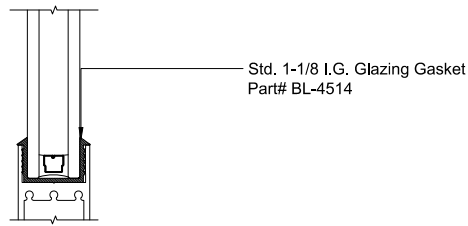

## MAX SLIDER

SLIDING GLASS DOOR - MEDIUM STILE  
 FIXED PANEL (OXXO) | LEFT 90° INSIDE CORNER

X - SLIDER  
 O - FIX GLASS

## MAX SLIDER

SLIDING GLASS DOOR – MEDIUM STILE  
 SLIDING DOOR / FIXED PANEL (OXXO) | LEFT 90° INSIDE CORNER

X – SLIDER  
 O – FIX GLASS

① HEAD (@SLIDER)

MAX SLIDING DOORS (OXXO) SCALE: 6"=1'-0"

③ HEAD (@SLIDER)

MAX SLIDING DOORS (OXXO) SCALE: 6"=1'-0"

Std. 1-1/8 I.G. Glazing Gasket  
Part# BL-4514

Std. 1/2" Glazing Gasket  
Part# BL-4466

Std. 1/4" Glazing Gasket  
Part# BL-4533

② SILL (@ SLIDER)

MAX SLIDING DOORS (OXXO) SCALE: 6"=1'-0"