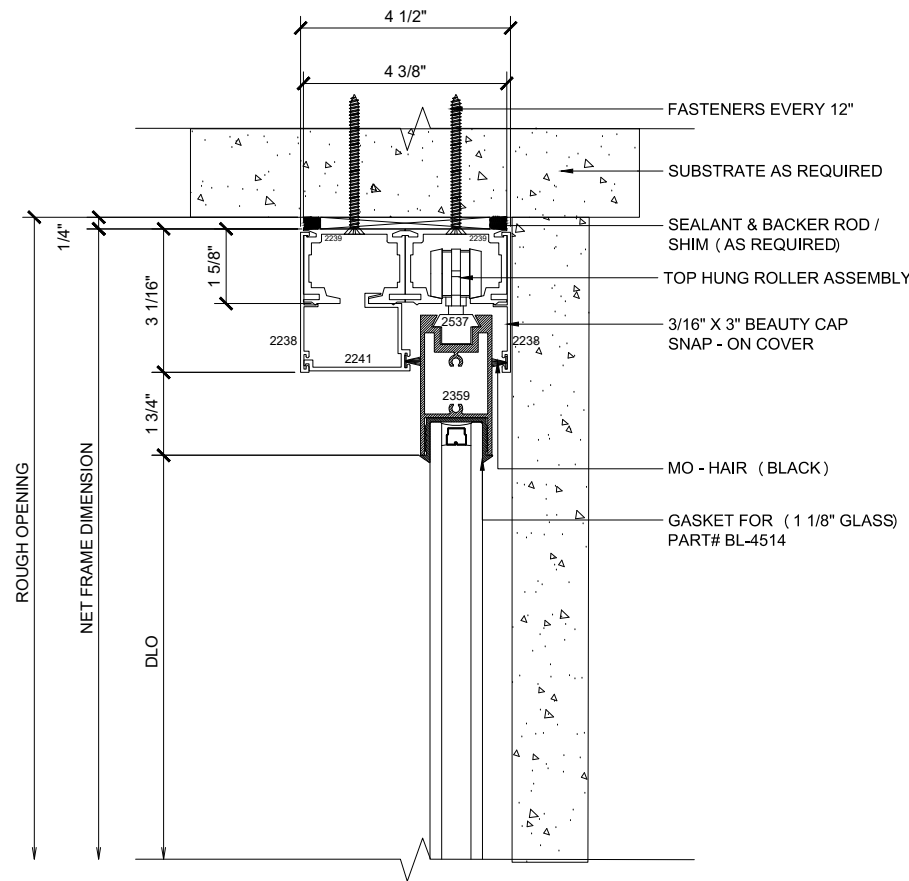

## MAX SLIDER

SLIDING GLASS DOOR - MEDIUM STILE  
 FIXED PANEL (OXXO) | LEFT 90° INSIDE CORNER

X - SLIDER  
 O - FIX GLASS

## MAX SLIDER

SLIDING GLASS DOOR – MEDIUM STILE  
 SLIDING DOOR / FIXED PANEL (OXXO) | LEFT 90° INSIDE CORNER

X – SLIDER  
 O – FIX GLASS

① HEAD (@SLIDER)

MAX SLIDING DOORS (OXXO) SCALE: 6"=1'-0"

③ HEAD (@SLIDER)

MAX SLIDING DOORS (OXXO) SCALE: 6"=1'-0"

Std. 1-1/8 I.G. Glazing Gasket  
Part# BL-4514

Std. 1/2" Glazing Gasket  
Part# BL-4466

Std. 1/4" Glazing Gasket  
Part# BL-4533

② SILL (@ SLIDER)

MAX SLIDING DOORS (OXXO) SCALE: 6"=1'-0"

⑤ 90° CORNER DETAIL

MAX SLIDING DOORS (OXXO) SCALE: 6"=1'-0"

⑥ VERTICAL

MAX SLIDING DOORS (OXXO) SCALE: 6"=1'-0"