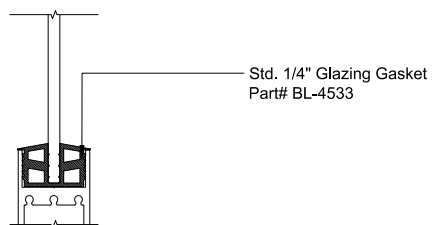

## MAX SLIDER

SLIDING GLASS DOOR - MEDIUM STILE  
 FIXED PANEL (OXXO) | LEFT 90° INSIDE CORNER

X - SLIDER  
 O - FIX GLASS

## MAX SLIDER

SLIDING GLASS DOOR – MEDIUM STILE  
 SLIDING DOOR / FIXED PANEL (OXXO) | LEFT 90° INSIDE CORNER

X – SLIDER  
 O – FIX GLASS

① HEAD (@SLIDER)

MAX SLIDING DOORS (OXXO) SCALE: 6"=1'-0"

③ HEAD (@SLIDER)

MAX SLIDING DOORS (OXXO) SCALE: 6"=1'-0"

Std. 1-1/8 I.G. Glazing Gasket  
Part# BL-4514

Std. 1/2" Glazing Gasket  
Part# BL-4466

Std. 1/4" Glazing Gasket  
Part# BL-4533

② SILL (@ SLIDER)

MAX SLIDING DOORS (OXXO) SCALE: 6"=1'-0"