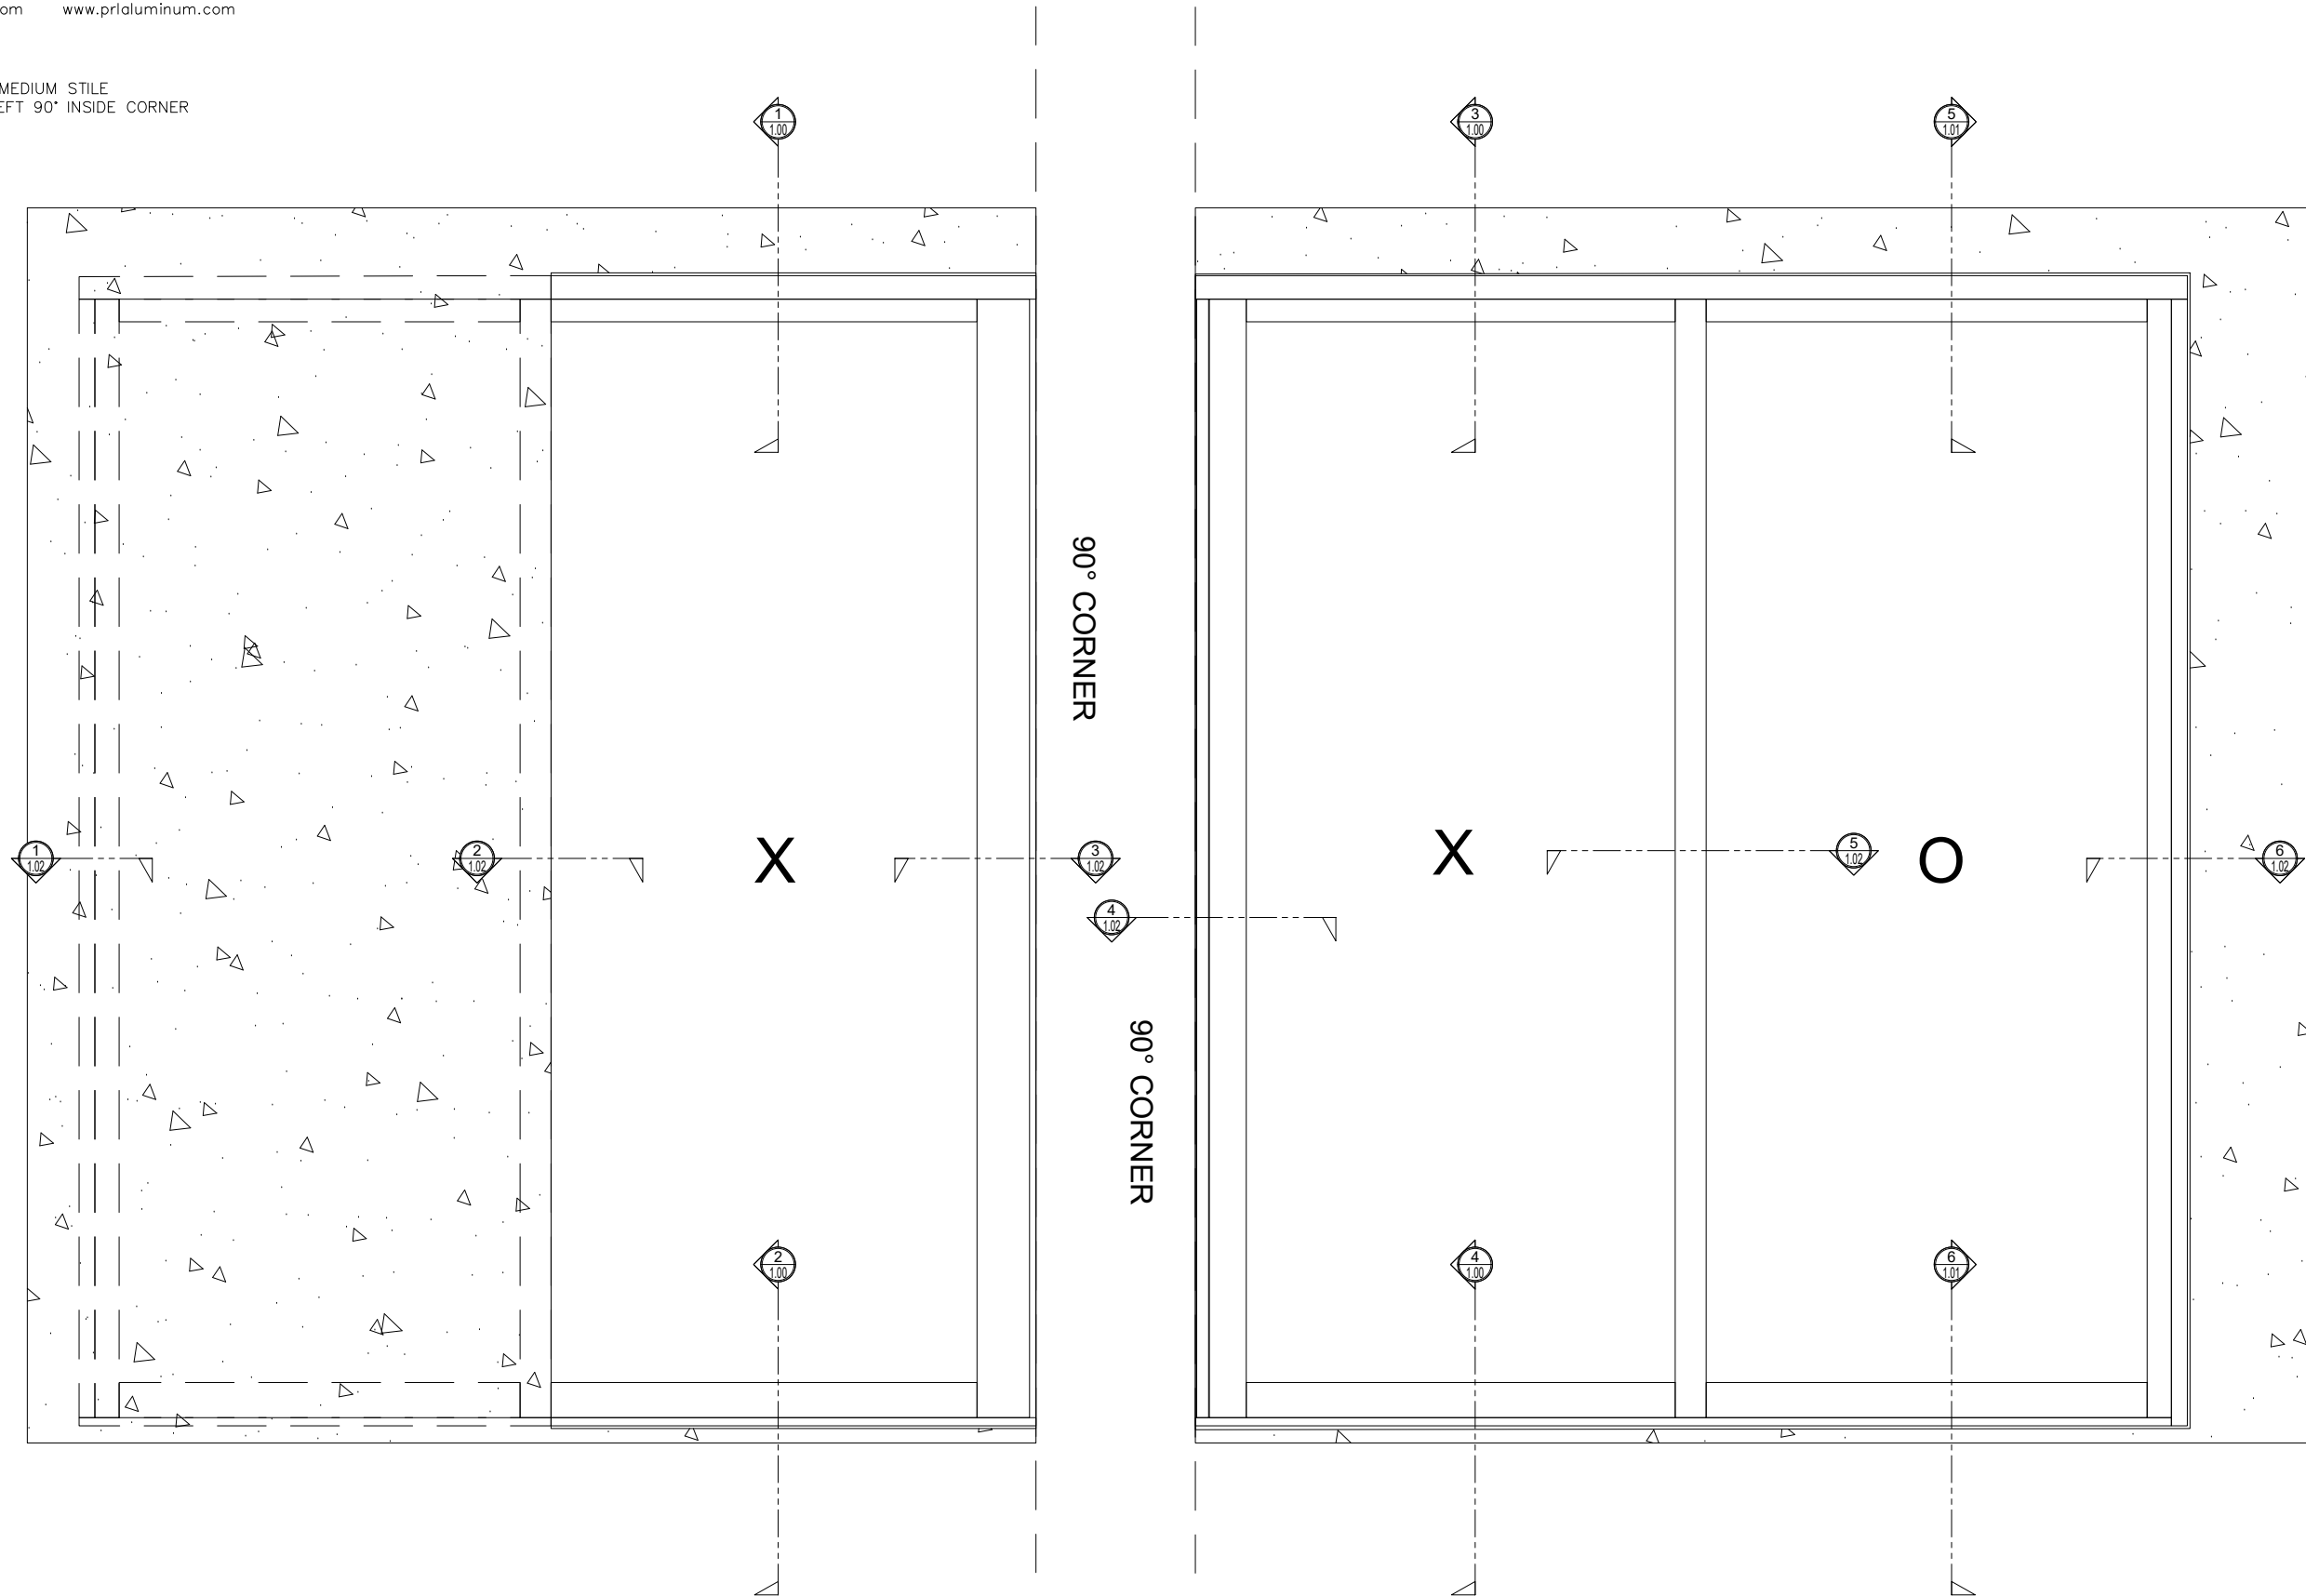

## MAX SLIDER

SLIDING GLASS DOOR - MEDIUM STILE  
 FIXED PANEL (OXXO) | LEFT 90° INSIDE CORNER

X - SLIDER  
 O - FIX GLASS

## MAX SLIDER

SLIDING GLASS DOOR – MEDIUM STILE  
 SLIDING DOOR / FIXED PANEL (OXXO) | LEFT 90° INSIDE CORNER

X – SLIDER  
 O – FIX GLASS

① HEAD (@SLIDER)

MAX SLIDING DOORS (OXXO) SCALE: 6"=1'-0"

③ HEAD (@SLIDER)

① JAMB

MAX SLIDING DOORS (OXXO) SCALE: 6"=1'-0"

② VERTICAL

MAX SLIDING DOORS (OXXO) SCALE: 6"=1'-0"

③ VERTICAL

MAX SLIDING DOORS (OXXO) SCALE: 6"=1'-0"

④ 90° CORNER DETAIL

MAX SLIDING DOORS (OXXO) SCALE: 6"=1'-0"

⑤ 90° CORNER DETAIL

MAX SLIDING DOORS (OXXO) SCALE: 6"=1'-0"

⑥ VERTICAL

MAX SLIDING DOORS (OXXO) SCALE: 6"=1'-0"