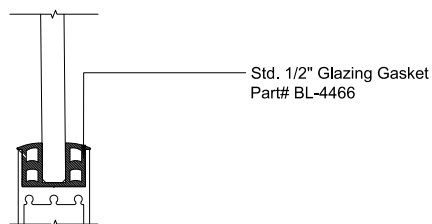

## MAX SLIDER

SLIDING GLASS DOOR - MEDIUM STILE  
 FIXED PANEL (OXXO) | LEFT 90° INSIDE CORNER

X - SLIDER  
 O - FIX GLASS

## MAX SLIDER

SLIDING GLASS DOOR – MEDIUM STILE  
 SLIDING DOOR / FIXED PANEL (OXXO) | LEFT 90° INSIDE CORNER

X – SLIDER  
 O – FIX GLASS

① HEAD (@SLIDER)

MAX SLIDING DOORS (OXXO) SCALE: 6"=1'-0"

③ HEAD (@SLIDER)

MAX SLIDING DOORS (OXXO) SCALE: 6"=1'-0"

Std. 1-1/8 I.G. Glazing Gasket  
Part# BL-4514

Std. 1/2" Glazing Gasket  
Part# BL-4466

Std. 1/4" Glazing Gasket  
Part# BL-4533

② SILL (@ SLIDER)

MAX SLIDING DOORS (OXXO) SCALE: 6"=1'-0"

④ SILL (@SLIDER)

MAX SLIDING DOORS (OXXO) SCALE: 6"=1'-0"

Ⓐ OPTIONAL INFILLS

MAX SLIDING DOORS (OXXO) SCALE: 6"=1'-0"

5 HEAD (@FIXED)

MAX SLIDING DOORS (OXXO) SCALE: 6"=1'-0"

6 SILL (@FIXED)

MAX SLIDING DOORS (OXXO) SCALE: 6"=1'-0"