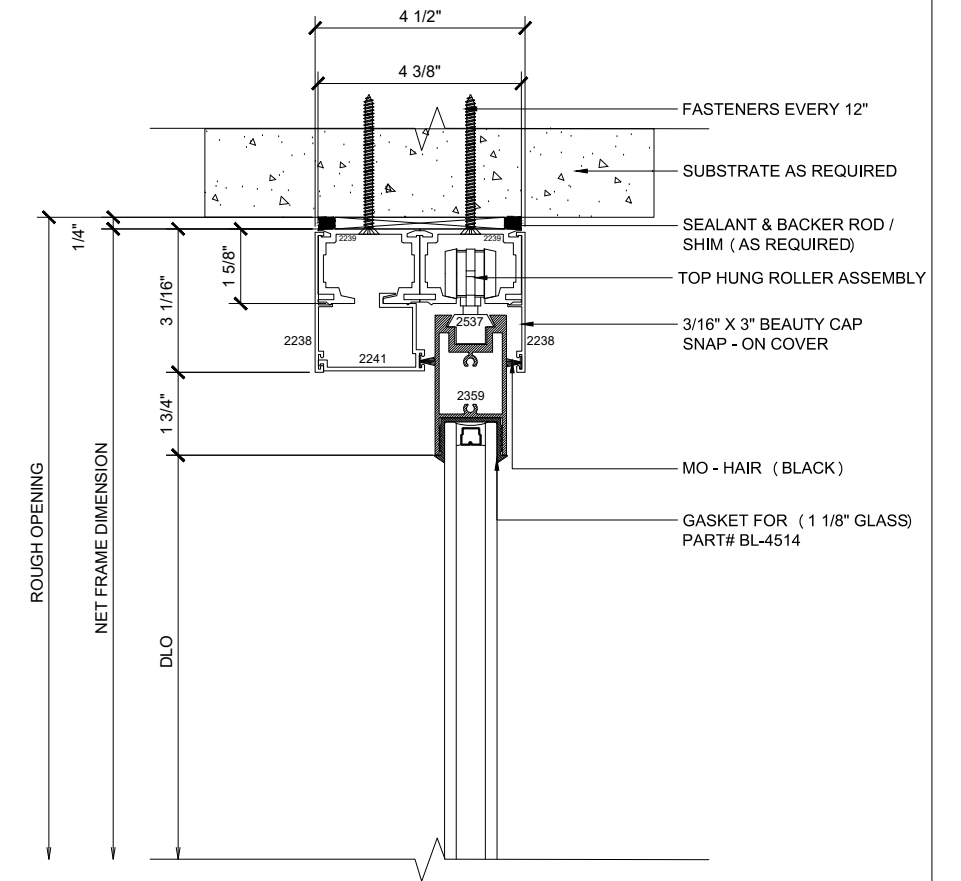

## MAX SLIDER

SLIDING GLASS DOOR - MEDIUM STILE  
 FIXED PANEL (OXXO) | LEFT 90° INSIDE CORNER

X - SLIDER  
 O - FIX GLASS

## MAX SLIDER

SLIDING GLASS DOOR – MEDIUM STILE  
 SLIDING DOOR / FIXED PANEL (OXXO) | LEFT 90° INSIDE CORNER

X – SLIDER  
 O – FIX GLASS

① HEAD (@SLIDER)

MAX SLIDING DOORS (OXXO) SCALE: 6"=1'-0"

③ HEAD (@SLIDER)

MAX SLIDING DOORS (OXXO) SCALE: 6"=1'-0"

Std. 1-1/8 I.G. Glazing Gasket  
Part# BL-4514

Std. 1/2" Glazing Gasket  
Part# BL-4466

Std. 1/4" Glazing Gasket  
Part# BL-4533

② SILL (@ SLIDER)

MAX SLIDING DOORS (OXXO) SCALE: 6"=1'-0"

① JAMB

MAX SLIDING DOORS (OXXO) SCALE: 6"=1'-0"

② VERTICAL

MAX SLIDING DOORS (OXXO) SCALE: 6"=1'-0"

③ VERTICAL

MAX SLIDING DOORS (OXXO) SCALE: 6"=1'-0"

④ 90° CORNER DETAIL

MAX SLIDING DOORS (OXXO) SCALE: 6"=1'-0"